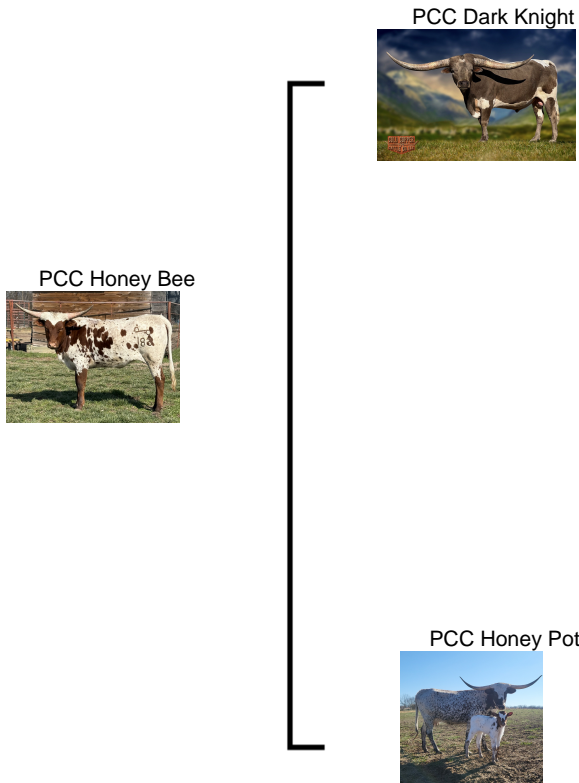

PCC Honey Bee

Date of Birth: 11/21/2023
Registration 1: CI352786
Breeder: Pace Cattle Company
Owner: Savannah Belle Farms

Courtesy of Savannah Belle Farms

Talk about a heifer with an amazing body!! This heifer walks the pasture with a stacked pedigree and she knows it. Sired by the awesome PCC Dark Knight, out of PCC Honey Pot, she is bound to be a producer!!

TTT: 28.7500 on 12/08/2024

JH RURAL SAFARI SON

PCC DAZZLE DOLL

Pay Line BCB

PCC Golden Honey

JH RURALY SCREWED

NIGHT SAFARI BL833

PCC RIM ROCK